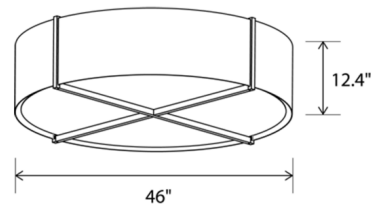

### Specifications

COLOR . . . . . Frosted Polymer  
BODY FINISH . . . . . Walnut  
WATTAGE . . . . . 72W  
DIMMER . . . . . Low Voltage Electronic  
DIMENSIONS . . . . . 46"W x 12.4"H  
BULB NOT INCLUDED . . . . . 4 x LED/GU24/18W/120V LED