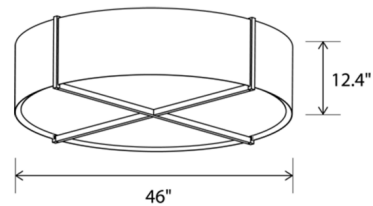

Shown in walnut / frosted polymer

Specifications

COLOR Frosted Polymer
BODY FINISH Walnut
WATTAGE 72W
DIMMER Low Voltage Electronic
DIMENSIONS 46"W x 12.4"H
BULB NOT INCLUDED 4 x LED/GU24/18W/120V LED

CLICK TO VIEW PRODUCT