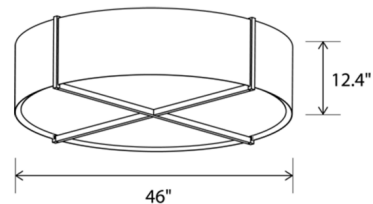

Shown in walnut / frosted polymer

Specifications

COLOR Frosted Polymer
BODY FINISH Walnut
WATTAGE 72W
DIMMER Low Voltage Electronic
DIMENSIONS 46"W x 12.4"H
BULB NOT INCLUDED 4 x LED/GU24/18W/120V LED

CLICK TO VIEW PRODUCT