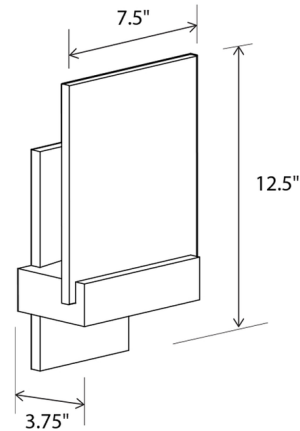

### Specifications

COLOR	Walnut
BODY FINISH	Brushed Aluminum
WATTAGE	7W
DIMMER	Low Voltage Electronic
DIMENSIONS	7.5"W x 12.5"H x 3.75"D
INTEGRATED LED MODULE	1 x LED/7W/120V LED