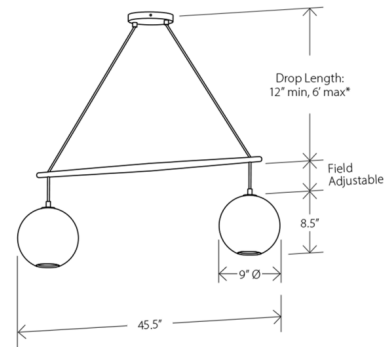

### Specifications

COLOR	White Bubble
BODY FINISH	Flat Black / Dark Stained Walnut
WATTAGE	80W
DIMMER	Standard 120V
DIMENSIONS	45.5"L x 9"W x 8.5"H
BULB NOT INCLUDED	2 x G25/Medium (E26)/40W/120V Incandescent
OTHER BULB OPTIONS	2 x G25/Medium (E26)/7W/120V LED