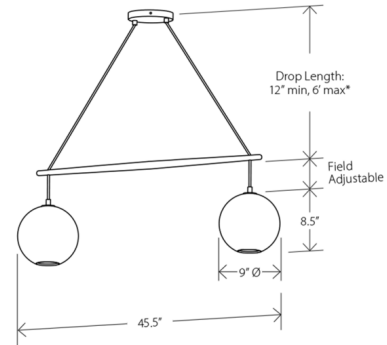

By Cerno

Description

The Miro Chandelier offers a bold but timeless look thanks to the combination of hand-crafted wood and hand-blown glass. The wooden crossbar supports pair of glass globe shades which can be field adjusted to hang at the perfect height. Miro's simple composition of a line and two spheres showcases the rich texture of the bubble glass and the wood grain.

Shown in flat black / dark stained walnut / white bubble

Specifications

COLOR	White Bubble
BODY FINISH	Flat Black / Dark Stained Walnut
WATTAGE	80W
DIMMER	Standard 120V
DIMENSIONS	45.5"L x 9"W x 8.5"H
BULB NOT INCLUDED	2 x G25/Medium (E26)/40W/120V Incandescent
OTHER BULB OPTIONS	2 x G25/Medium (E26)/7W/120V LED