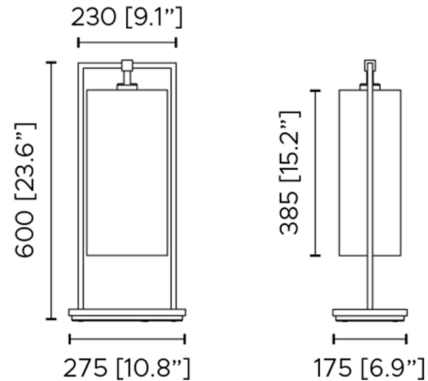

### Description

The Athena Table Lamp features a neatly tailored look characterized by the simple geometric forms of the oval and the rectangle. The white cotton shade, which possesses an oblong shape, is set within an open rectangular frame atop a wooden base. Athena's clean lines and simple silhouette allow it to blend effortlessly into any interior. On/off switch located on cord.

### Specifications

COLOR . . . . . White Linen  
BODY FINISH . . . . . Brushed Bronze Nickel  
WATTAGE . . . . . 13W  
DIMMER . . . . . N/A  
DIMENSIONS . . . . . 10.8"W x 23.6"H  
BULB NOT INCLUDED . . . . . 1 x A19/Medium (E26)/13W/120V LED  
COUNTRY OF ORIGIN . . . . . Italy