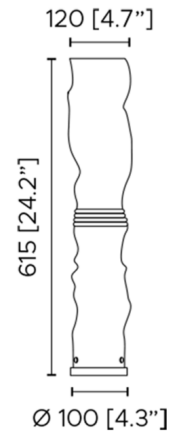

Shown in grey lacquer / white