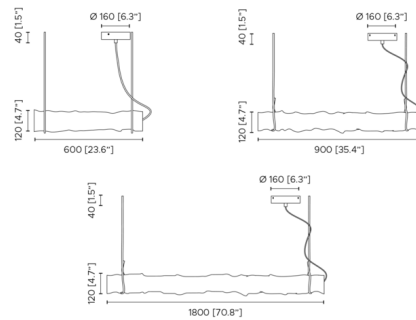

Specifications

COLOR	White
BODY FINISH	White
WATTAGE	25.2W
DIMMER	Low Voltage Electronic
DIMENSIONS	35.4"L x 6.3"W x 6.3"H
INTEGRATED LED MODULE	1 x LED/25.2W/120V LED
COUNTRY OF ORIGIN	Italy

Technical Information

COLOR RENDERING	90 CRI
LAMP COLOR	3000K
LUMENS/WATT	143.85
LUMINOUS FLUX	3625 lumens

Shown in white / white

CLICK TO VIEW PRODUCT

Notes: