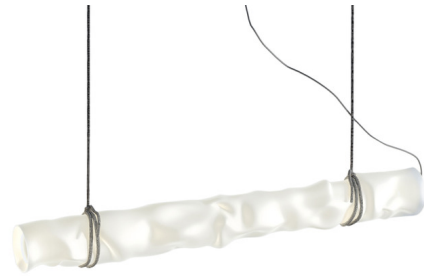

Lightology

lightology.com
866-954-4489
04-22-26

Project: _____

Company: _____

Location: _____ Fixture Type: _____

SPEC #: **CDI1396735**

Approved On: _____ Approved By: _____

Baggy Horizontal Pendant By Contardi

Description

Inspired by oversized trousers, the Baggy Horizontal Pendant offers a relaxed and playful look. The lamp's satin white polycarbonate diffuser sports an uneven texture reminiscent of wrinkled fabric or crumpled paper. The lamp is suspended by a pair of grey and white ropes for a decorative touch with a transparent power cable.

Specifications

COLOR . . . . . White
BODY FINISH . . . . . White
WATTAGE 25.2W
DIMMER . . . . . Low Voltage Electronic
DIMENSIONS . . . . . 35.4"L x 6.3"W x 6.3"H
INTEGRATED LED MODULE . . . . . 1 x LED/25.2W/120V LED
COUNTRY OF ORIGIN . . . . . Italy

Technical Information

COLOR RENDERING . . . . . 90 CRI
LAMP COLOR 3000K
LUMENS/WATT 143.85
LUMINOUS FLUX . . . . . 3625 lumens

Shown in white / white