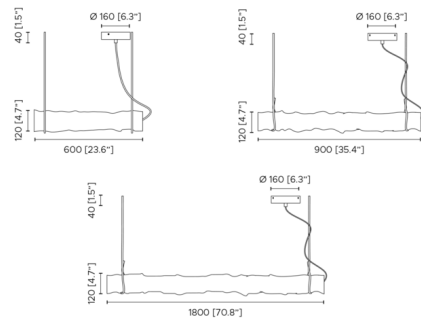

### Specifications

COLOR . . . . . White  
BODY FINISH . . . . . White  
WATTAGE . . . . . 25.2W  
DIMMER . . . . . Low Voltage Electronic  
DIMENSIONS . . . . . 35.4"L x 6.3"W x 6.3"H  
INTEGRATED LED MODULE . . . . . 1 x LED/25.2W/120V LED  
COUNTRY OF ORIGIN . . . . . Italy

### Technical Information

COLOR RENDERING . . . . . 90 CRI  
LAMP COLOR . . . . . 3000K  
LUMENS/WATT . . . . . 143.85  
LUMINOUS FLUX . . . . . 3625 lumens

Shown in white / white

CLICK TO VIEW PRODUCT

Notes: