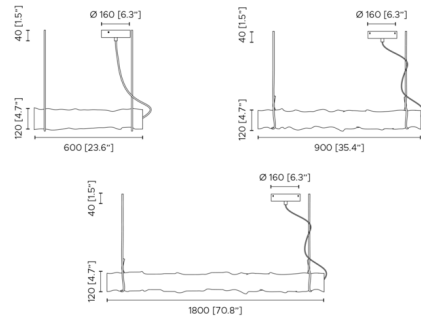

### Specifications

COLOR . . . . . White  
 BODY FINISH . . . . . White  
 WATTAGE . . . . . 25.2W  
 DIMMER . . . . . Standard 120V  
 DIMENSIONS . . . . . 35.4"L x 4.7"W x 4.7"H  
 INTEGRATED LED MODULE . . . . . 1 x LED/25.2W/120V LED  
 COUNTRY OF ORIGIN . . . . . Italy