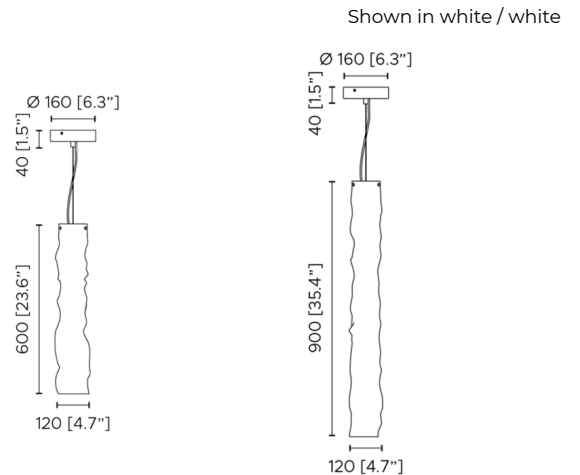

Description

Inspired by oversized trousers, the Baggy Horizontal Pendant offers a relaxed and playful look. The lamp's satin white polycarbonate diffuser sports an uneven texture reminiscent of wrinkled fabric or crumpled paper.

Specifications

COLOR	White
BODY FINISH	White
WATTAGE	16.2W
DIMMER	Standard 120V
DIMENSIONS	4.7"W x 23.6"H
INTEGRATED LED MODULE	1 x LED/16.2W/120V LED
COUNTRY OF ORIGIN	Italy

Technical Information

COLOR RENDERING	90 CRI
LAMP COLOR	2700K
LUMENS/WATT	145.43
LUMINOUS FLUX	2356 lumens