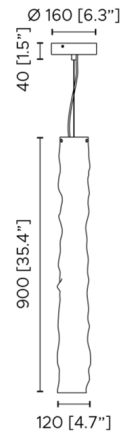

### Specifications

COLOR . . . . . White  
BODY FINISH . . . . . White  
WATTAGE . . . . . 16.2W  
DIMMER . . . . . Low Voltage Electronic  
DIMENSIONS . . . . . 6.3"W x 23.6"H  
INTEGRATED LED MODULE . . . . . 1 x LED/16.2W/120V LED  
COUNTRY OF ORIGIN . . . . . Italy

### Technical Information

COLOR RENDERING . . . . . 90 CRI  
LAMP COLOR . . . . . 3000K  
LUMENS/WATT . . . . . 145.43  
LUMINOUS FLUX . . . . . 2356 lumens

Shown in white / white

CLICK TO VIEW PRODUCT

Notes: