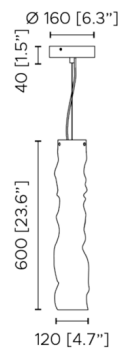

### Specifications

COLOR . . . . . White  
BODY FINISH . . . . . White  
WATTAGE . . . . . 16.2W  
DIMMER . . . . . Low Voltage Electronic  
DIMENSIONS . . . . . 6.3"W x 23.6"H  
INTEGRATED LED MODULE . . . . . 1 x LED/16.2W/120V LED  
COUNTRY OF ORIGIN . . . . . Italy

### Technical Information

COLOR RENDERING . . . . . 90 CRI  
LAMP COLOR . . . . . 3000K  
LUMENS/WATT . . . . . 145.43  
LUMINOUS FLUX . . . . . 2356 lumens

Shown in white / white

CLICK TO VIEW PRODUCT

Notes: