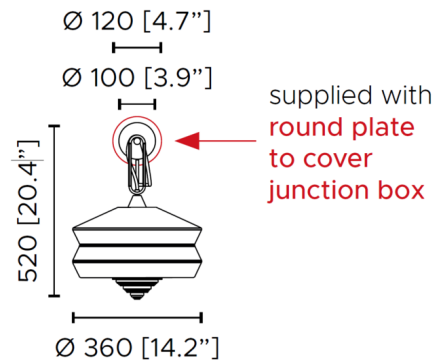

### Specifications

|                   |                                   |
|-------------------|-----------------------------------|
| COLOR             | Black Multi                       |
| BODY FINISH       | Matte Black Silk Lacquered        |
| WATTAGE           | 14W                               |
| DIMMER            | Standard 120V                     |
| DIMENSIONS        | 14.1"W x 20.4"H x 21.4"D          |
| BULB NOT INCLUDED | 1 x A19/Medium (E26)/14W/120V LED |
| COUNTRY OF ORIGIN | Italy                             |

### Technical Information

|                    |                          |
|--------------------|--------------------------|
| PRODUCT DIMENSIONS | Backplate: 4.7" diameter |
|--------------------|--------------------------|