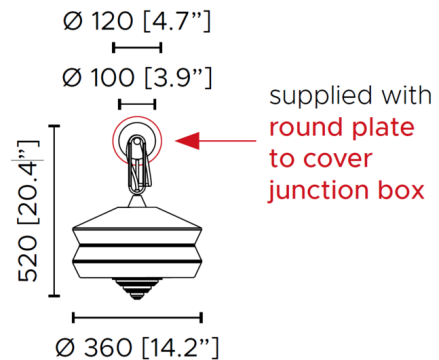

Shown in matte black silk lacquered / black multi

Specifications

COLOR Black Multi
BODY FINISH Matte Black Silk Lacquered
WATTAGE 14W
DIMMER Standard 120V
DIMENSIONS 14.2"W x 20.4"H x 21.4"D
BULB NOT INCLUDED 1 x A19/Medium (E26)/14W/120V LED
COUNTRY OF ORIGIN Italy

Technical Information

PRODUCT DIMENSIONS Backplate: 4.7" diameter

CLICK TO VIEW PRODUCT

Notes: