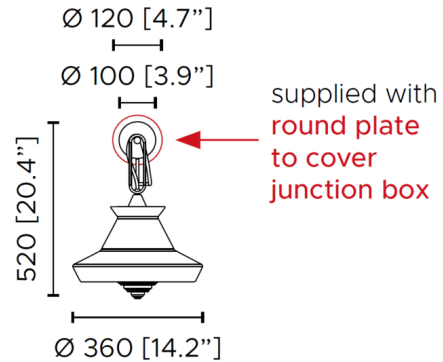

Shown in satin bronze / sale e pepe multi

Specifications

COLOR Sale E Pepe Multi
BODY FINISH Satin Bronze
WATTAGE 14W
DIMMER Standard 120V
DIMENSIONS 14.2"W x 20.4"H x 21.4"D
BULB NOT INCLUDED 1 x A19/Medium (E26)/14W/120V LED
COUNTRY OF ORIGIN Italy