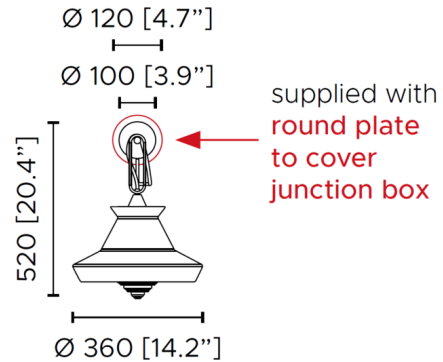

Shown in satin bronze / sale e pepe multi

Specifications

COLOR	Sale E Pepe Multi
BODY FINISH	Satin Bronze
WATTAGE	14W
DIMMER	Standard 120V
DIMENSIONS	14.1"W x 20.4"H x 21.4"D
BULB NOT INCLUDED	1 x A19/Medium (E26)/14W/120V LED
COUNTRY OF ORIGIN	Italy