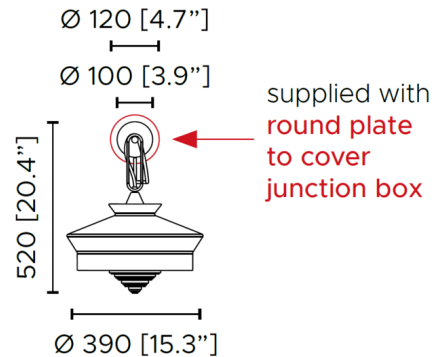

Shown in satin bronze / yellow multi

Specifications

COLOR Yellow Multi
BODY FINISH Satin Bronze
WATTAGE 14W
DIMMER N/A
DIMENSIONS 14.1"W x 20.4"H x 21.4"D
BULB NOT INCLUDED 1 x A19/Medium (E26)/14W/120V LED
COUNTRY OF ORIGIN Italy