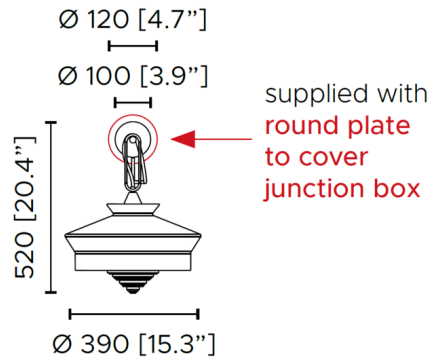

Shown in satin bronze / yellow multi

Specifications

COLOR	Yellow Multi
BODY FINISH	Satin Bronze
WATTAGE	14W
DIMMER	Standard 120V
DIMENSIONS	15.35"W x 20.47"H x 21.45"D
BULB NOT INCLUDED	1 x A19/Medium (E26)/14W/120V LED
COUNTRY OF ORIGIN	Italy