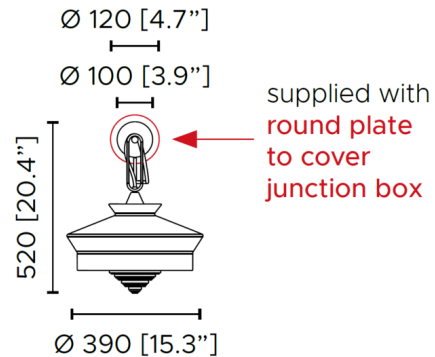

### Specifications

COLOR	Building Multi
BODY FINISH	Matte Black Silk Lacquered
WATTAGE	14W
DIMMER	N/A
DIMENSIONS	14.2"W x 20.4"H x 21.4"D
BULB NOT INCLUDED	1 x A19/Medium (E26)/14W/120V LED
COUNTRY OF ORIGIN	Italy