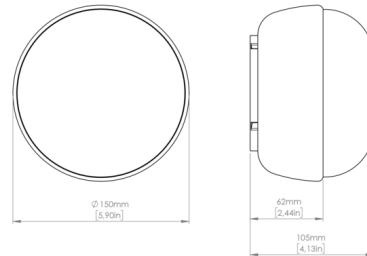

CLICK TO VIEW PRODUCT

Notes: