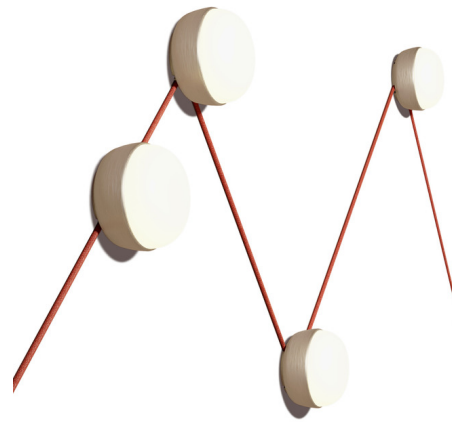

Lightology

lightology.com
866-954-4489
04-27-26

Project: _____

Company: _____

Location: _____ Fixture Type: _____

SPEC #: **CDI1396820**

Approved On: _____ Approved By: _____

Kiki Connect Fabric Cable

By Contardi

Description

The Kiki Connect Fabric Cable is an accessory for the Kiki Connect Wall Sconce by Contardi. The fabric cable can be used to connect the sconces to each other to create unique configurations of lights on the wall. The cords are available in 59.1 inch length with 1 cord tensioner, 118.1 inch length with 2 cord tensioners, or 70.8 inch length with a wall plug. Includes cord only, fixture sold separately.

Shown in orange cord

Specifications

COLOR	Orange Cord
BODY FINISH	N/A
WATTAGE	N/A
DIMMER	N/A
DIMENSIONS	59.1"L
BULB	N/A
COUNTRY OF ORIGIN	Italy

CLICK TO VIEW PRODUCT

Notes: