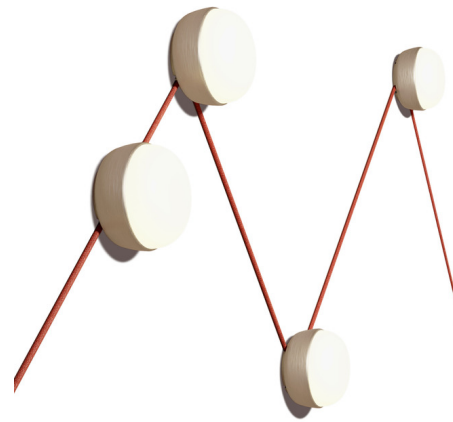

## Kiki Connect Fabric Cable

By Contardi

### Description

The Kiki Connect Fabric Cable is an accessory for the Kiki Connect Wall Sconce by Contardi. The fabric cable can be used to connect the sconces to each other to create unique configurations of lights on the wall. The cords are available in 59.1 inch length with 1 cord tensioner, 118.1 inch length with 2 cord tensioners, or 70.8 inch length with a wall plug. Includes cord only, fixture sold separately.

Shown in orange cord

### Specifications

COLOR	Orange Cord
BODY FINISH	N/A
WATTAGE	N/A
DIMMER	N/A
DIMENSIONS	59.1"L
BULB	N/A
COUNTRY OF ORIGIN	Italy

CLICK TO VIEW PRODUCT

Notes: