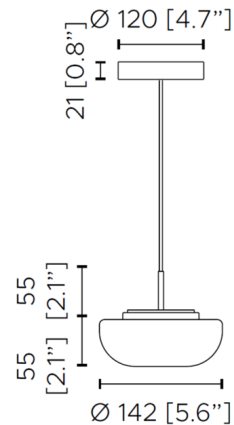

CLICK TO VIEW PRODUCT

Notes: