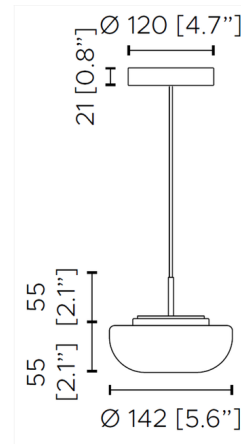

Lightology

lightology.com
866-954-4489
05-16-26

Project: _____

Company: _____

Location: _____ Fixture Type: _____

SPEC #: **CDI1396827**

Approved On: _____ Approved By: _____

Kiki Pendant By Contardi

Description

The Kiki Pendant adds a pop of style to any indoor space. Its metal frame is paired with a uniquely shaped satin opal glass diffuser, offering subtle, modern appeal. It can be used individually, or in multiples to create beautiful clusters. Phase cut/TRIAC dimmable.

Specifications

COLOR . . . . . Satin Opal
BODY FINISH . . . . . Champagne
WATTAGE 5W
DIMMER . . . . . Standard 120V
DIMENSIONS . . . . . 5.6"W x 4.2"H
INTEGRATED LED MODULE . . . . . 1 x LED/5W/120V LED
COUNTRY OF ORIGIN . . . . . Italy

Technical Information

COLOR RENDERING . . . . . 90 CRI
LAMP COLOR 2700K
LUMENS/WATT 110.00
LUMINOUS FLUX . . . . . 550 lumens

CLICK TO VIEW PRODUCT

Notes: