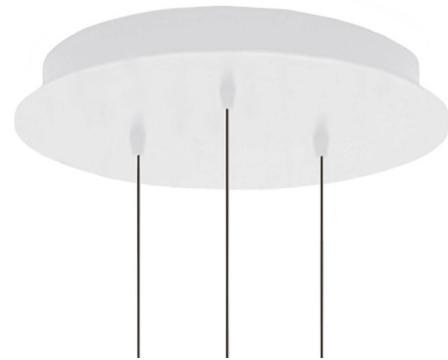

Lightology

lightology.com
866-954-4489
04-22-26

Project: _____

Company: _____

Location: _____ Fixture Type: _____

SPEC #: **CDI1396833**

Approved On: _____ Approved By: _____

Kiki Round Canopy

By Contardi

Description

The Kiki Round Canopy is a multi-port canopy for suspending multiple Kiki Pendants (those that do not include a canopy), sold separately. They can be hung at varying heights to create unique compositions from neat patterns such as spirals to more dramatically staggered dynamic arrangements. The white lacquered finish can be painted over to match your space. Note: This is a canopy only. The pendant lights and cables pictured are not included.

Shown in matte white lacquered / satin opal

Specifications

COLOR	Satin Opal
BODY FINISH	Matte White Lacquered
WATTAGE	N/A
DIMMER	N/A
DIMENSIONS	11.8"W
BULB	N/A
COUNTRY OF ORIGIN	Italy

CLICK TO VIEW PRODUCT