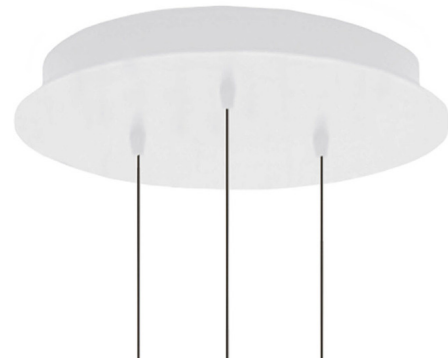

Lightology

lightology.com
866-954-4489
04-22-26

Project: _____

Company: _____

Location: _____ Fixture Type: _____

SPEC #: **CDI1396833**

Approved On: _____ Approved By: _____

Kiki Round Canopy By Contardi

Description

The Kiki Round Canopy is a multi-port canopy for suspending multiple Kiki Pendants (those that do not include a canopy), sold separately. They can be hung at varying heights to create unique compositions from neat patterns such as spirals to more dramatically staggered dynamic arrangements. The white lacquered finish can be painted over to match your space. Note: This is a canopy only. The pendant lights and cables pictured are not included.

Shown in matte white lacquered / satin opal

Specifications

COLOR	Satin Opal
BODY FINISH	Matte White Lacquered
WATTAGE	N/A
DIMMER	N/A
DIMENSIONS	11.8"W
BULB	N/A
COUNTRY OF ORIGIN	Italy

CLICK TO VIEW PRODUCT