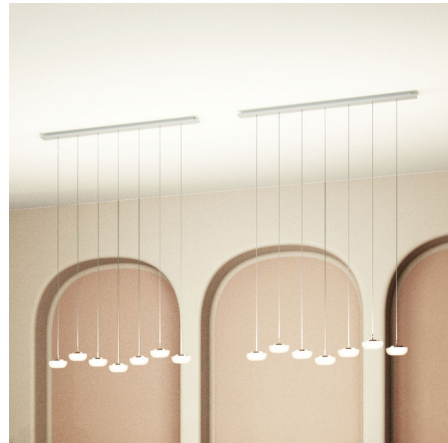

## Kiki Linear Canopy By Contardi

### Description

The Kiki Linear Canopy is a multi-port canopy for suspending multiple Kiki Pendants (those that do not include a canopy), sold separately. They can be hung at varying heights to create unique compositions. Note: This is a canopy only. The pendant lights and cables pictured are not included.

Shown in matte white lacquered

### Specifications

COLOR	N/A
BODY FINISH	Matte White Lacquered
WATTAGE	N/A
DIMMER	N/A
DIMENSIONS	39.3"L x 3.1"H
BULB	N/A
COUNTRY OF ORIGIN	Italy

CLICK TO VIEW PRODUCT

Notes: