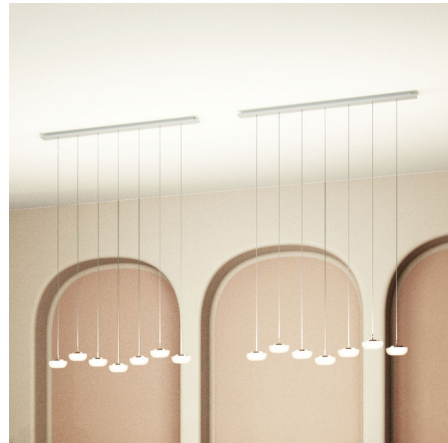

Lightology

lightology.com
866-954-4489
04-27-26

Project: _____

Company: _____

Location: _____ Fixture Type: _____

SPEC #: **CDI1396837**

Approved On: _____ Approved By: _____

Kiki Linear Canopy By Contardi

Description

The Kiki Linear Canopy is a multi-port canopy for suspending multiple Kiki Pendants (those that do not include a canopy), sold separately. They can be hung at varying heights to create unique compositions. Note: This is a canopy only. The pendant lights and cables pictured are not included.

Shown in matte white lacquered

Specifications

COLOR	N/A
BODY FINISH	Matte White Lacquered
WATTAGE	N/A
DIMMER	N/A
DIMENSIONS	39.3"L x 3.1"H
BULB	N/A
COUNTRY OF ORIGIN	Italy

CLICK TO VIEW PRODUCT

Notes: