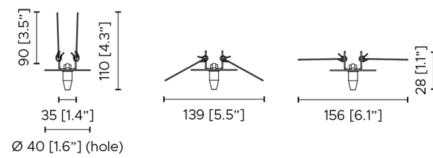

Description

The Kiki Connector for False Ceiling is an accessory for the Kiki Pendant Without Canopy by Contardi that allows the pendant to be installed into a false ceiling without a canopy for a sleek, minimalist appearance. Includes Phase Cut / TRIAC dimmable driver.

Shown in anthracite

Specifications

COLOR	N/A
BODY FINISH	Anthracite
WATTAGE	N/A
DIMMER	N/A
DIMENSIONS	6.1"W x 1.1"H
BULB	N/A
COUNTRY OF ORIGIN	Italy

CLICK TO VIEW PRODUCT

Notes: