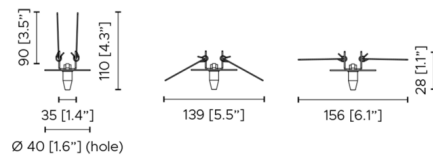

By Contardi

Description

The Kiki Connector for False Ceiling is an accessory for the Kiki Pendant Without Canopy by Contardi that allows the pendant to be installed into a false ceiling without a canopy for a sleek, minimalist appearance. Includes Phase Cut / TRIAC dimmable driver.

Shown in anthracite

Specifications

COLOR	N/A
BODY FINISH	Anthracite
WATTAGE	N/A
DIMMER	N/A
DIMENSIONS	6.1"W x 1.1"H
BULB	N/A
COUNTRY OF ORIGIN	Italy

CLICK TO VIEW PRODUCT

Notes: