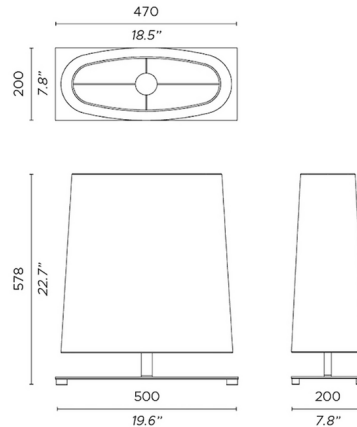

Description

The Ovale Table Lamp features a tall, wide fabric shade to provide softly diffused illumination. The tapered shade is oval-shaped at the top and bottom with clean lines to emphasize its geometric shapes. The lamp is supported by a sleek rectangular metal base to complete the neat, orderly look. On/off switch located on cord.

Shown in matte black silk lacquered / white cotton

Specifications

COLOR	White Cotton
BODY FINISH	Matte Black Silk Lacquered
WATTAGE	13W
DIMMER	N/A
DIMENSIONS	19.68"W x 22.7"H x 7.8"D
INTEGRATED LED MODULE	1 x LED/13W/120V LED
COUNTRY OF ORIGIN	Italy