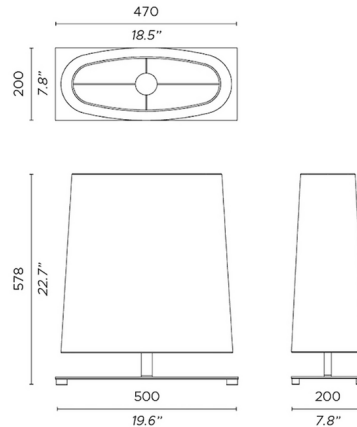

### Description

The Ovale Table Lamp features a tall, wide fabric shade to provide softly diffused illumination. The tapered shade is oval-shaped at the top and bottom with clean lines to emphasize its geometric shapes. The lamp is supported by a sleek rectangular metal base to complete the neat, orderly look. On/off switch located on cord.

### Specifications

COLOR	White Cotton
BODY FINISH	Matte Black Silk Lacquered
WATTAGE	13W
DIMMER	N/A
DIMENSIONS	19.68"W x 22.7"H x 7.8"D
INTEGRATED LED MODULE	1 x LED/13W/120V LED
COUNTRY OF ORIGIN	Italy