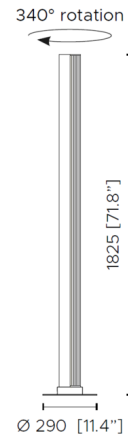

By Contardi

Description

The Stick Floor Lamp features a triangular shape with pure, essential lines for a stylish look and atmospheric display of light. The LED light source is housed behind a ribbed glass diffuser, which produces soft diffused light to create a relaxed atmosphere. Dimmer switch located on cord.

Specifications

COLOR Clear Ribbed
BODY FINISH Champagne
WATTAGE 67.5W
DIMMER Included
DIMENSIONS 11.4"W x 71.8"H
INTEGRATED LED MODULE 5 x LED/13.5W/120V LED
COUNTRY OF ORIGIN Italy

Technical Information

PRODUCT DIMENSIONS Cord Length: 78.7"
COLOR RENDERING 90 CRI
LAMP COLOR 2700K
LUMENS/WATT 555.56
LUMINOUS FLUX 7500 lumens

Shown in champagne / clear ribbed

CLICK TO VIEW PRODUCT

Notes: