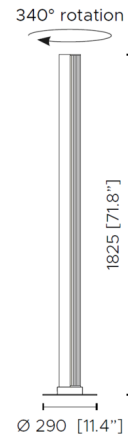

CLICK TO VIEW PRODUCT

Notes: