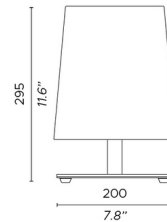

### Specifications

COLOR . . . . . White Cotton  
BODY FINISH . . . . . Matte Black Silk Lacquered  
WATTAGE . . . . . 10W  
DIMMER . . . . . N/A  
DIMENSIONS . . . . . 8.2"W x 11.6"H  
BULB NOT INCLUDED . . . . . 1 x A19/Medium (E26)/10W/120V LED  
COUNTRY OF ORIGIN . . . . . Italy

### Technical Information

PRODUCT DIMENSIONS . . . . . Cord Length: 78.7"

CLICK TO VIEW PRODUCT

Notes: