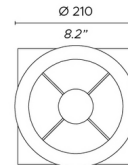

### Specifications

COLOR . . . . . White Cotton  
BODY FINISH . . . . . Matte Black Silk Lacquered  
WATTAGE . . . . . 10W  
DIMMER . . . . . N/A  
DIMENSIONS . . . . . 8.2"W x 11.6"H  
BULB NOT INCLUDED . . . . . 1 x A19/Medium (E26)/10W/120V LED  
COUNTRY OF ORIGIN . . . . . Italy

### Technical Information

PRODUCT DIMENSIONS . . . . . Cord Length: 78.7"

CLICK TO VIEW PRODUCT

Notes: