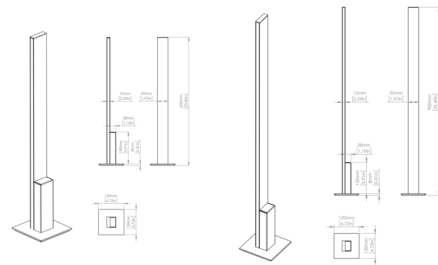

Description

Slim and minimal, the Fly Outdoor Bollard will make a distinctive modern statement in your outdoor space. LED strips along the front and back of the lamp provide both direct and indirect lighting, allowing Fly to illuminate a pathway while also providing ambient lighting. Includes IP68 connector.

Shown in deep black lacquered

Specifications

COLOR N/A
BODY FINISH Deep Black Lacquered
WATTAGE 8W
DIMMER N/A
DIMENSIONS 4.72"W x 23.8"H
INTEGRATED LED MODULE 1 x LED/8W/120V LED

Technical Information

COLOR RENDERING 90 CRI
LAMP COLOR 2700K