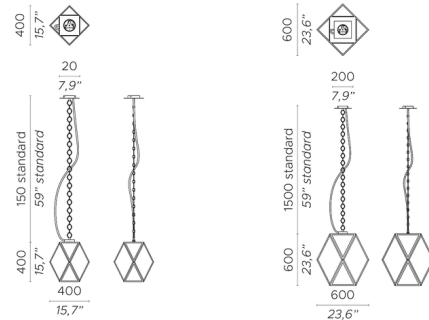

Description

The Muse Outdoor Pendant features a faceted acrylic diffuser with an amber tint for a dazzling look that will complement any outdoor space. The pendant's frame features a mixture of straight and diagonal lines, creating a dynamic look.

Shown in bronze lacquered / amber

Specifications

COLOR	Amber
BODY FINISH	Bronze Lacquered
WATTAGE	10W
DIMMER	N/A
DIMENSIONS	15.7"W x 15.7"H
BULB NOT INCLUDED	1 x A19/Medium (E26)/10W/120V LED

CLICK TO VIEW PRODUCT