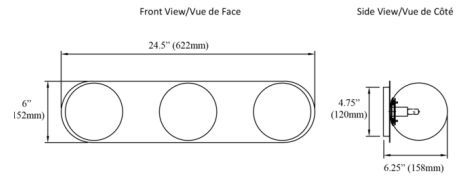

Shown in polished chrome / white

Specifications

COLOR	White
BODY FINISH	Polished Chrome
WATTAGE	12W
DIMMER	Standard 120V
DIMENSIONS	24.5"W x 6"H x 6.25"D
BULB NOT INCLUDED	3 x JCD/G9/4W/120V LED
COUNTRY OF ORIGIN	China