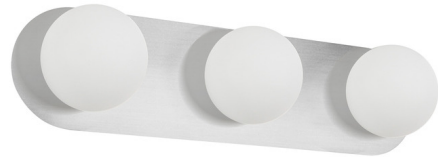

## Burlat Bathroom Vanity Light

By Dainolite

### Description

Enhance your bathroom with the Burlat Bathroom Vanity Light. This contemporary piece features a sleek design crafted from glass and durable metal, making it a stylish addition to your powder room or spa. Its replaceable bulb option allows you to customize the lighting to suit your mood and setting, providing both functionality and modern elegance.

Shown in polished chrome / white

### Specifications

COLOR	White
BODY FINISH	Polished Chrome
WATTAGE	12W
DIMMER	Standard 120V
DIMENSIONS	24.5"W x 6"H x 6.25"D
BULB NOT INCLUDED	3 x JCD/G9/4W/120V LED
COUNTRY OF ORIGIN	China

CLICK TO VIEW PRODUCT