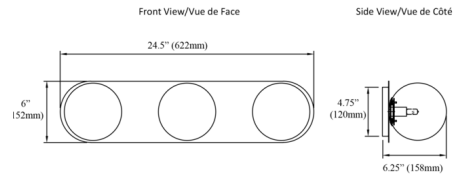

### Specifications

COLOR	White
BODY FINISH	Polished Chrome
WATTAGE	12W
DIMMER	Standard 120V
DIMENSIONS	24.5"W x 6"H x 6.25"D
BULB NOT INCLUDED	3 x JCD/G9/4W/120V LED
COUNTRY OF ORIGIN	China

CLICK TO VIEW PRODUCT