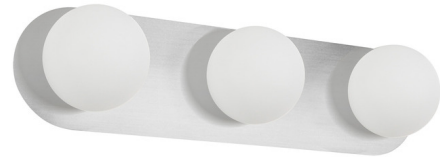

Lightology

lightology.com
866-954-4489
04-22-26

Project: _____
 Company: _____
 Location: _____ Fixture Type: _____
 SPEC #: **DAI1396879**
 Approved On: _____ Approved By: _____

Burlat Bathroom Vanity Light By Dainolite

Description

Enhance your bathroom with the Burlat Bathroom Vanity Light. This contemporary piece features a sleek design crafted from glass and durable metal, making it a stylish addition to your powder room or spa. Its replaceable bulb option allows you to customize the lighting to suit your mood and setting, providing both functionality and modern elegance.

Shown in polished chrome / white

Specifications

COLOR	White
BODY FINISH	Polished Chrome
WATTAGE	12W
DIMMER	Standard 120V
DIMENSIONS	24.5"W x 6"H x 6.25"D
BULB NOT INCLUDED	3 x JCD/G9/4W/120V LED
COUNTRY OF ORIGIN	China