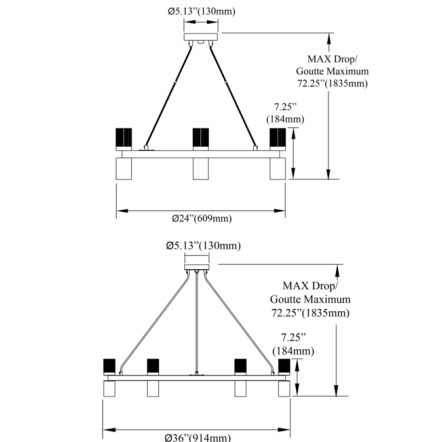

Shown in aged brass

Specifications

COLOR	N/A
BODY FINISH	Aged Brass
WATTAGE	64W
DIMMER	Standard 120V
DIMENSIONS	24"W x 7.25"H
BULB NOT INCLUDED	8 x MR16/GU10/8W/120V LED
COUNTRY OF ORIGIN	China

CLICK TO VIEW PRODUCT