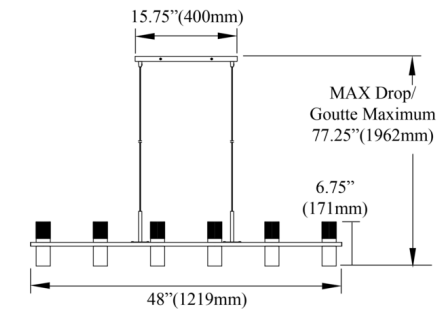

### Specifications

COLOR	N/A
BODY FINISH	Matte Black
WATTAGE	96W
DIMMER	Standard 120V
DIMENSIONS	48\"L x 2.25\"W x 6.75\"H
BULB NOT INCLUDED	12 x MR16/GU10/8W/120V LED
COUNTRY OF ORIGIN	China

CLICK TO VIEW PRODUCT