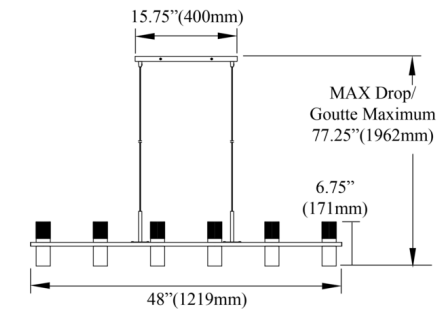

Specifications

COLOR	N/A
BODY FINISH	Matte Black
WATTAGE	96W
DIMMER	Standard 120V
DIMENSIONS	48\"L x 2.25\"W x 6.75\"H
BULB NOT INCLUDED	12 x MR16/GU10/8W/120V LED
COUNTRY OF ORIGIN	China

CLICK TO VIEW PRODUCT

Notes: