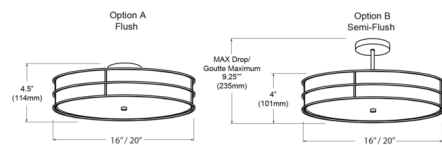

### Specifications

COLOR	White
BODY FINISH	Matte Black
WATTAGE	18W
DIMMER	Standard 120V
DIMENSIONS	16"W x 9.25"H
BULB NOT INCLUDED	2 x A19/Medium (E26)/9W/120V LED
COUNTRY OF ORIGIN	China

### Technical Information

PRODUCT DIMENSIONS	Rod Length: 4"
--------------------	----------------

CLICK TO VIEW PRODUCT

Notes: