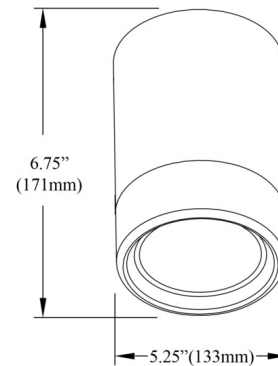

CLICK TO VIEW PRODUCT

Notes: