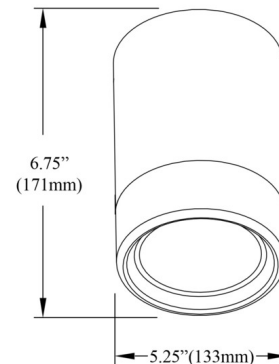

CLICK TO VIEW PRODUCT

Notes: