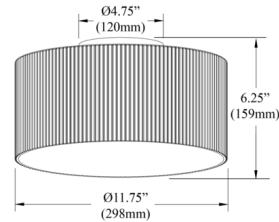

### Specifications

COLOR	Fluted
BODY FINISH	Polished Chrome
WATTAGE	9W
DIMMER	Standard 120V
DIMENSIONS	7"W x 7.25"H
BULB NOT INCLUDED	1 x A19/Medium (E26)/9W/120V LED
COUNTRY OF ORIGIN	China

CLICK TO VIEW PRODUCT