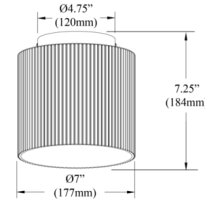

### Specifications

COLOR	Fluted
BODY FINISH	Polished Chrome
WATTAGE	9W
DIMMER	Standard 120V
DIMENSIONS	7"W x 7.25"H
BULB NOT INCLUDED	1 x A19/Medium (E26)/9W/120V LED
COUNTRY OF ORIGIN	China

CLICK TO VIEW PRODUCT