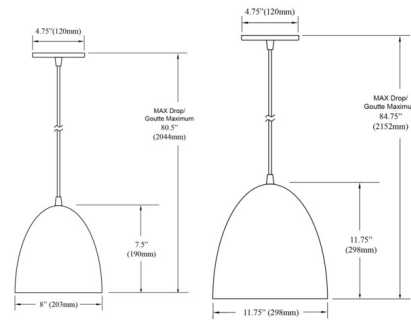

Description

Illuminate your dinette or bar area with the Ofelia Cord Hung Pendant, a stylish and functional lighting choice from Dainolite. Featuring a sleek dome shape crafted from durable metal, this pendant adds a touch of transitional charm to your kitchen, foyer or hall. Its versatile design blends seamlessly with various decor styles, making it an ideal addition to modern homes. NOTE: This is a cord hung pendant and includes a 72 inch adjustable cord.

Shown in matte white

Specifications

COLOR	N/A
BODY FINISH	Matte White
WATTAGE	9W
DIMMER	Standard 120V
DIMENSIONS	8"W x 7.5"H x 9"D
BULB NOT INCLUDED	1 x A19/Medium (E26)/9W/120V LED
COUNTRY OF ORIGIN	China