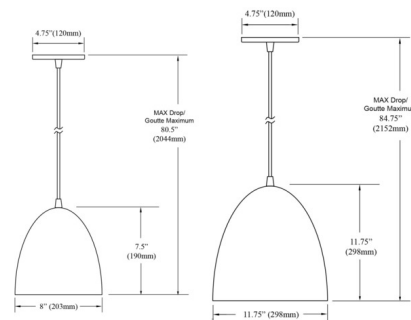

### Specifications

COLOR	N/A
BODY FINISH	Matte White
WATTAGE	9W
DIMMER	Standard 120V
DIMENSIONS	8"W x 7.5"H x 9"D
BULB NOT INCLUDED	1 x A19/Medium (E26)/9W/120V LED
COUNTRY OF ORIGIN	China

CLICK TO VIEW PRODUCT