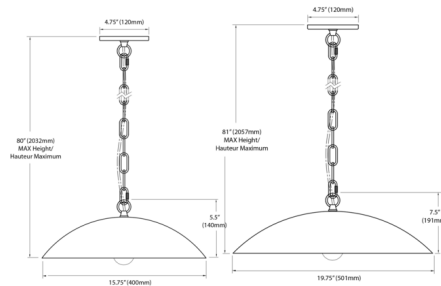

Lightology

lightology.com
866-954-4489
05-24-26

Project: _____

Company: _____

Location: _____ Fixture Type: _____

SPEC #: **DAI1396920**

Approved On: _____ Approved By: _____

Ofelia Chain and Cord Hung Pendant By Dainolite

Description

Elevate your space with the Ofelia Chain and Cord Hung Pendant, a stylish addition to any kitchen or dining area. Crafted with high-quality metal, this pendant harmonizes transitional style with modern functionality. The Ofelia collection by Dainolite offers a sophisticated touch, perfect for illuminating your foyer or hall with elegance and charm. NOTE: This is a chain and cord hung pendant and includes 72 inch field adjustable cord.

Shown in matte black / aged brass

Specifications

COLOR	N/A
BODY FINISH	Matte Black / Aged Brass
WATTAGE	17W
DIMMER	Standard 120V
DIMENSIONS	15.75"W x 5.5"H x 15.75"D
BULB NOT INCLUDED	1 x A19/Medium (E26)/17W/120V LED
COUNTRY OF ORIGIN	China