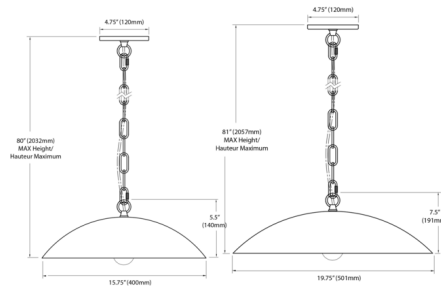

Description

Elevate your space with the Ofelia Chain and Cord Hung Pendant, a stylish addition to any kitchen or dining area. Crafted with high-quality metal, this pendant harmonizes transitional style with modern functionality. The Ofelia collection by Dainolite offers a sophisticated touch, perfect for illuminating your foyer or hall with elegance and charm. NOTE: This is a chain and cord hung pendant and includes 72 inch field adjustable cord.

Shown in matte black / aged brass

Specifications

COLOR	N/A
BODY FINISH	Matte Black / Aged Brass
WATTAGE	17W
DIMMER	Standard 120V
DIMENSIONS	15.75"W x 5.5"H x 15.75"D
BULB NOT INCLUDED	1 x A19/Medium (E26)/17W/120V LED
COUNTRY OF ORIGIN	China