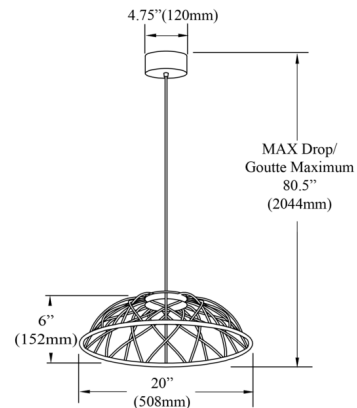

CLICK TO VIEW PRODUCT

Notes: