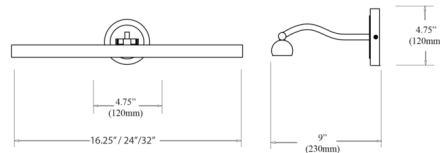

CLICK TO VIEW PRODUCT

Notes: