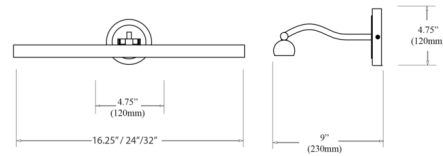

Shown in aged brass / frosted

Specifications

COLOR Frosted
BODY FINISH Aged Brass
WATTAGE 20W
DIMMER Not Dimmable
DIMENSIONS 16.25"W x 2.75"H x 9"D
INTEGRATED LED MODULE 1 x LED/20W/120V LED
COUNTRY OF ORIGIN China