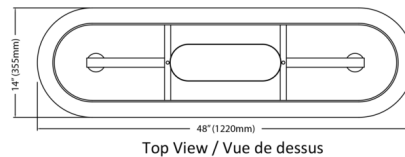

### Specifications

COLOR . . . . . White  
BODY FINISH . . . . . Matte Black  
WATTAGE . . . . . 36W  
DIMMER . . . . . Standard 120V  
DIMENSIONS . . . . . 48"L x 14"W x 13"H  
BULB NOT INCLUDED . . . . . 4 x A19/Medium (E26)/9W/120V LED  
COUNTRY OF ORIGIN . . . . . China

### Technical Information

PRODUCT DIMENSIONS . . . . Downrods Included: (2) 8", (2) 11", and (2) 20" stems

CLICK TO VIEW PRODUCT

Notes: