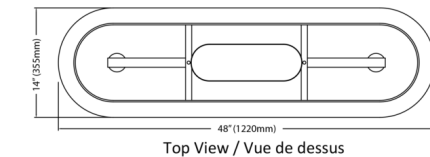

Specifications

COLOR White
BODY FINISH Matte Black
WATTAGE 36W
DIMMER Standard 120V
DIMENSIONS 48"L x 14"W x 13"H
BULB NOT INCLUDED 4 x A19/Medium (E26)/9W/120V LED
COUNTRY OF ORIGIN China

Technical Information

PRODUCT DIMENSIONS Downrods Included: (2) 8", (2) 11", and (2) 20" stems

Shown in matte black / white

CLICK TO VIEW PRODUCT

Notes: