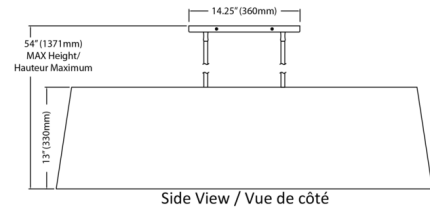

Specifications

COLOR White
BODY FINISH Matte Black
WATTAGE 36W
DIMMER Standard 120V
DIMENSIONS 48"L x 14"W x 13"H
BULB NOT INCLUDED 4 x A19/Medium (E26)/9W/120V LED
COUNTRY OF ORIGIN China

Technical Information

PRODUCT DIMENSIONS Downrods Included: (2) 8", (2) 11", and (2) 20" stems

Shown in matte black / white

CLICK TO VIEW PRODUCT

Notes: