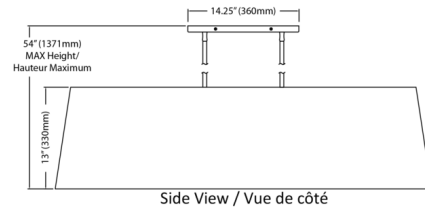

### Specifications

COLOR . . . . . White  
BODY FINISH . . . . . Matte Black  
WATTAGE . . . . . 36W  
DIMMER . . . . . Standard 120V  
DIMENSIONS . . . . . 48"L x 14"W x 13"H  
BULB NOT INCLUDED . . . . . 4 x A19/Medium (E26)/9W/120V LED  
COUNTRY OF ORIGIN . . . . . China

### Technical Information

PRODUCT DIMENSIONS . . . . Downrods Included: (2) 8", (2) 11", and (2) 20" stems

CLICK TO VIEW PRODUCT

Notes: