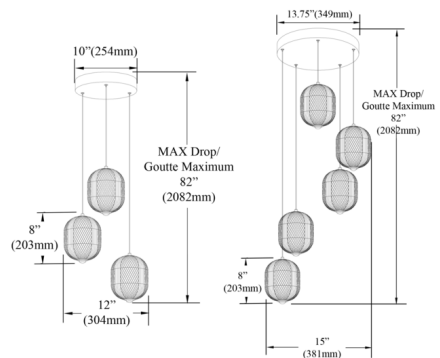

CLICK TO VIEW PRODUCT

Notes: