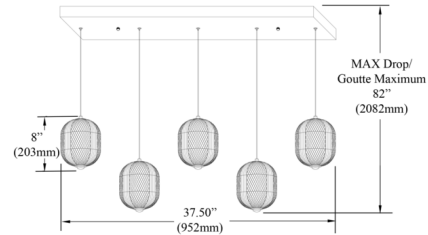

CLICK TO VIEW PRODUCT

Notes: