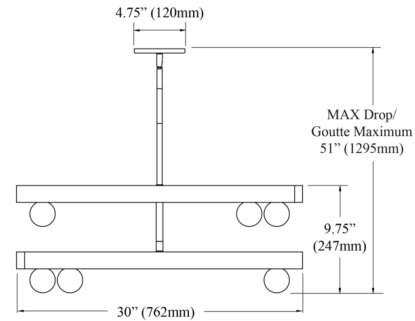

CLICK TO VIEW PRODUCT

Notes: