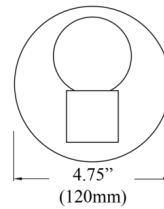

Front Vie/Vue de Face