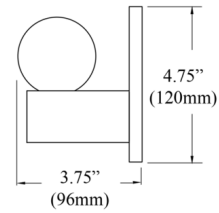

Shown in matte black / white

Front Vie/Vue de Face

Side View/Vue de Côté

Specifications

COLOR	White
BODY FINISH	Matte Black
WATTAGE	4W
DIMMER	Standard 120V
DIMENSIONS	4.75"W x 4.75"H x 3.75"D
BULB NOT INCLUDED	1 x JCD/G9/4W/120V LED
COUNTRY OF ORIGIN	China