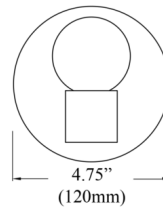

Shown in matte black / white

Front Vie/Vue de Face

Side View/Vue de Côté

Specifications

COLOR	White
BODY FINISH	Matte Black
WATTAGE	4W
DIMMER	Standard 120V
DIMENSIONS	4.75"W x 4.75"H x 3.75"D
BULB NOT INCLUDED	1 x JCD/G9/4W/120V LED
COUNTRY OF ORIGIN	China