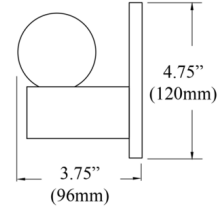

Side View/Vue de Côté

Specifications

COLOR	White
BODY FINISH	Matte Black
WATTAGE	4W
DIMMER	Standard 120V
DIMENSIONS	4.75"W x 4.75"H x 3.75"D
BULB NOT INCLUDED	1 x JCD/G9/4W/120V LED
COUNTRY OF ORIGIN	China