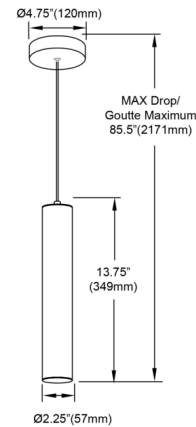

Lightology

lightology.com
866-954-4489
07-08-26

Project: _____

Company: _____

Location: _____ Fixture Type: _____

SPEC #: **DAI1396956**

Approved On: _____ Approved By: _____

Reuben Pendant By Dainolite

Description

The Reuben Pendant is a stunning addition to any contemporary kitchen, dinette or bar area. Featuring a sleek cylinder shape crafted from faux alabaster and metal, this pendant light adds a modern touch to your space while providing ample illumination. Its integrated LED design ensures energy efficiency and long-lasting performance, making it a practical yet stylish choice for your home.

Specifications

COLOR	Alabaster
BODY FINISH	Aged Brass
WATTAGE	10W
DIMMER	Low Voltage Electronic
DIMENSIONS	2.25"W x 13.75"H x 2.25"D
INTEGRATED LED MODULE	1 x LED/10W/120V LED
COUNTRY OF ORIGIN	China

Technical Information

LAMP LIFE	30000 hours
COLOR RENDERING	90 CRI
LAMP COLOR	3000K
LUMENS/WATT	45.00
LUMINOUS FLUX	450 lumens

Shown in aged brass / alabaster

CLICK TO VIEW PRODUCT

Notes: