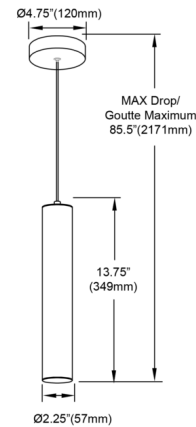

### Specifications

COLOR	Alabaster
BODY FINISH	Aged Brass
WATTAGE	10W
DIMMER	Low Voltage Electronic
DIMENSIONS	2.25"W x 13.75"H x 2.25"D
INTEGRATED LED MODULE	1 x LED/10W/120V LED
COUNTRY OF ORIGIN	China

### Technical Information

LAMP LIFE	30000 hours
COLOR RENDERING	90 CRI
LAMP COLOR	3000K
LUMENS/WATT	45.00
LUMINOUS FLUX	450 lumens

Shown in aged brass / alabaster

CLICK TO VIEW PRODUCT

Notes: