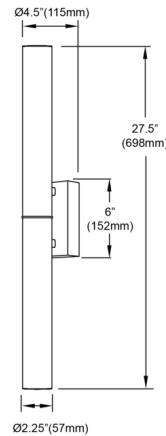

Shown in aged brass / alabaster

CLICK TO VIEW PRODUCT

Notes: