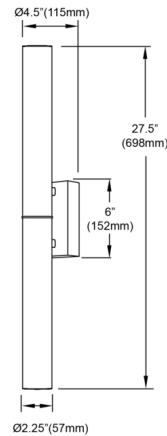

Shown in aged brass / alabaster

CLICK TO VIEW PRODUCT

Notes: