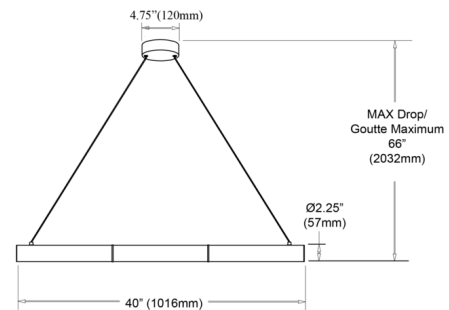

CLICK TO VIEW PRODUCT

Notes: