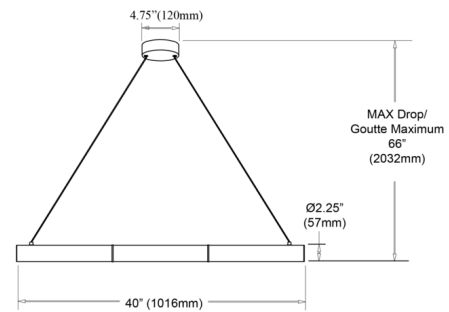

CLICK TO VIEW PRODUCT

Notes: