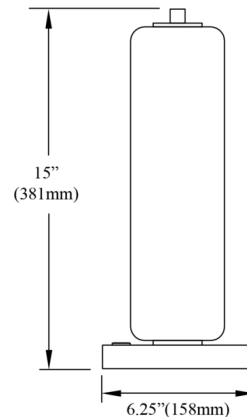

### Specifications

COLOR	Clear
BODY FINISH	Aged Brass
WATTAGE	10W
DIMMER	Included
DIMENSIONS	6.25"W x 15"H x 6.25"D
INTEGRATED LED MODULE	1 x LED/10W/120V LED
COUNTRY OF ORIGIN	China

### Technical Information

LAMP LIFE	30000 hours
COLOR RENDERING	90 CRI
LAMP COLOR	3000K
LUMENS/WATT	49.00
LUMINOUS FLUX	490 lumens

Shown in aged brass / clear

CLICK TO VIEW PRODUCT

Notes: