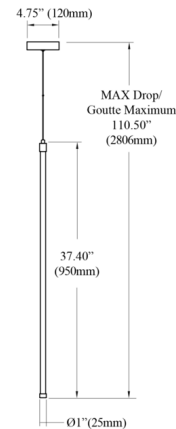

Lightology

lightology.com
866-954-4489
05-24-26

Project: _____
Company: _____
Location: _____ Fixture Type: _____
SPEC #: **DAI1396970**
Approved On: _____ Approved By: _____

Roxanne Pendant By Dainolite

Description

The Roxanne Pendant is a stunning addition to any kitchen, dinette or bar area. Featuring a sleek, contemporary design, this pendant beautifully combines fabric, silicone and metal materials to create a sophisticated look. Perfect for adding a touch of elegance, this pendant provides bright, energy-efficient lighting, enhancing the style and functionality of your living space.

Specifications

COLOR	White
BODY FINISH	Matte Black
WATTAGE	10W
DIMMER	Low Voltage Electronic
DIMENSIONS	1"W x 36"H x 1"D
INTEGRATED LED MODULE	1 x LED/10W/120V LED
COUNTRY OF ORIGIN	China

Technical Information

LAMP LIFE	30000 hours
COLOR RENDERING	90 CRI
LAMP COLOR	3000K
LUMENS/WATT	49.00
LUMINOUS FLUX	490 lumens

Shown in matte black / white

CLICK TO VIEW PRODUCT

Notes: