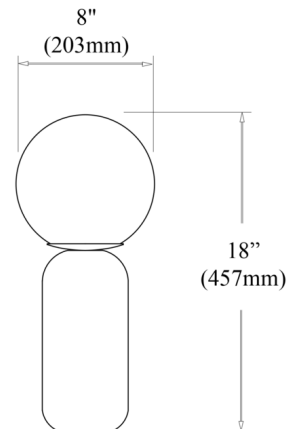

Shown in alabaster / white

Specifications

COLOR	White
BODY FINISH	Alabaster
WATTAGE	7W
DIMMER	N/A
DIMENSIONS	8"W x 18"H x 8"D
BULB NOT INCLUDED	1 x A19/Medium (E26)/7W/120V LED
COUNTRY OF ORIGIN	China

CLICK TO VIEW PRODUCT

Notes: