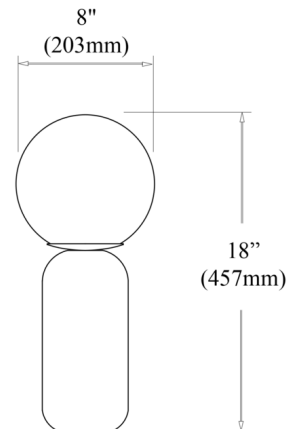

### Specifications

COLOR	White
BODY FINISH	Alabaster
WATTAGE	7W
DIMMER	N/A
DIMENSIONS	8"W x 18"H x 8"D
BULB NOT INCLUDED	1 x A19/Medium (E26)/7W/120V LED
COUNTRY OF ORIGIN	China

CLICK TO VIEW PRODUCT

Notes: