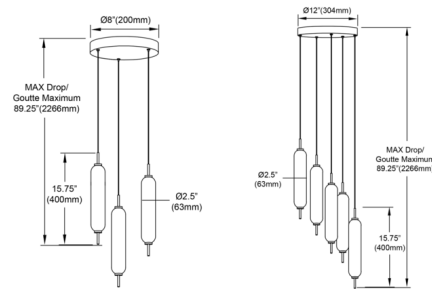

CLICK TO VIEW PRODUCT

Notes: