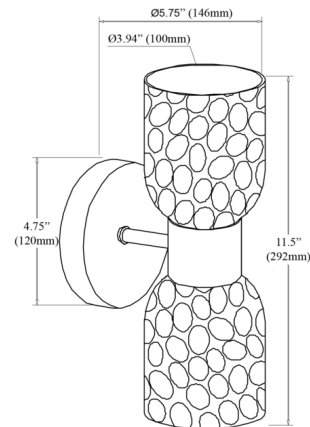

Lightology

lightology.com
866-954-4489
04-25-26

Project: _____
 Company: _____
 Location: _____ Fixture Type: _____
 SPEC #: **DAI1396990**
 Approved On: _____ Approved By: _____

Vallora Double Wall Sconce By Dainolite

Description

The Vallora Double Wall Sconce brings a touch of spa-like elegance to your bathroom or powder room. With its striking combination of metal and glass, the design exudes a contemporary transitional style that complements any dcor. Its clean lines and sophisticated dome shape create a serene ambiance, perfect for elevating your daily routine.

Shown in polished chrome / clear

Specifications

COLOR	Clear
BODY FINISH	Polished Chrome
WATTAGE	18W
DIMMER	Standard 120V
DIMENSIONS	4.75"W x 11.5"H x 5.75"D
BULB NOT INCLUDED	2 x B10/Candelabra (E12)/9W/120V LED
COUNTRY OF ORIGIN	China