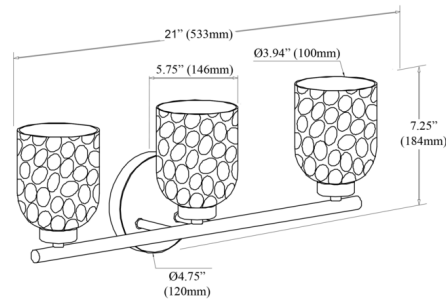

Description

The Vallora Bathroom Vanity Light brings a touch of sophistication to your bathroom or powder room. Crafted with metal and glass, this transitional piece exudes elegance and style, making it perfect for those who enjoy a spa-like atmosphere at home. Can be mounted up or down.

Shown in polished chrome / clear

Specifications

COLOR	Clear
BODY FINISH	Polished Chrome
WATTAGE	27W
DIMMER	Standard 120V
DIMENSIONS	21"W x 7.25"H x 5.75"D
BULB NOT INCLUDED	3 x B10/Candelabra (E12)/9W/120V LED
COUNTRY OF ORIGIN	China