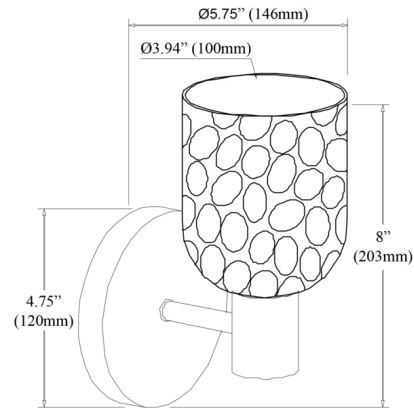

By Dainolite

Description

The Vallora Wall Sconce brings a touch of transitional elegance to your bathroom or powder room. Featuring a striking combination of metal and glass, this piece is perfect for creating a spa-like atmosphere at home. Its unique design seamlessly blends with various decor styles, making it an ideal choice for those looking to add a sophisticated touch to their space. Can be mounted up or down.

Shown in polished chrome / clear

Specifications

COLOR	Clear
BODY FINISH	Polished Chrome
WATTAGE	9W
DIMMER	Standard 120V
DIMENSIONS	4.75"W x 8"H x 5.75"D
BULB NOT INCLUDED	1 x B10/Candelabra (E12)/9W/120V LED
COUNTRY OF ORIGIN	China