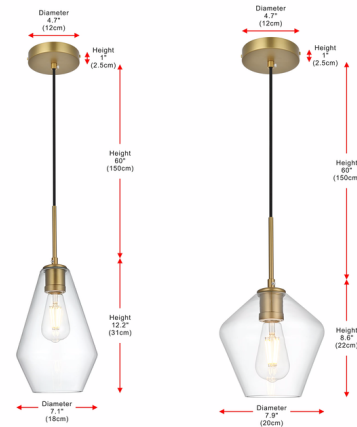

Description

The Gene Pendant features a modern, simple silhouette. Clear or frosted glass provides gentle illumination with elegant satin gold details. Perfect for a kitchen or dining room.

Specifications

COLOR Clear
BODY FINISH Satin Gold
WATTAGE 7W
DIMMER Standard 120V
DIMENSIONS 14.6"L x 8"W x 9"H
BULB NOT INCLUDED 1 x A19/Medium (E26)/7W/120V LED
COUNTRY OF ORIGIN China

Shown in satin gold / clear

CLICK TO VIEW PRODUCT