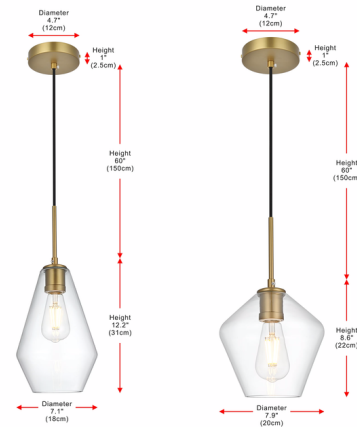

Description

The Gene Pendant features a modern, simple silhouette. Clear or frosted glass provides gentle illumination with elegant satin gold details. Perfect for a kitchen or dining room.

Specifications

COLOR	Clear
BODY FINISH	Satin Gold
WATTAGE	7W
DIMMER	Standard 120V
DIMENSIONS	14.6"L x 8"W x 9"H
BULB NOT INCLUDED	1 x A19/Medium (E26)/7W/120V LED
COUNTRY OF ORIGIN	China

Shown in satin gold / clear

CLICK TO VIEW PRODUCT