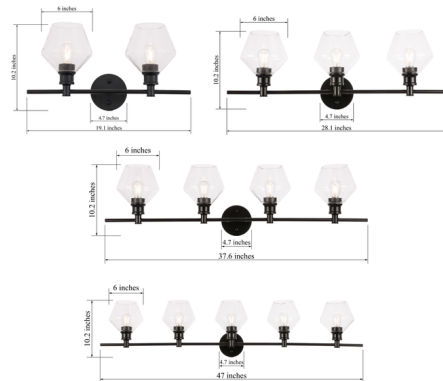

Description

The Gene Bathroom Vanity Light features a modern, simple silhouette. Clear or frosted glass shades provide gentle illumination with an elegant satin gold details. Perfect for a primary bath or powder room. Note: Can be installed with the glass shades up or down.

Shown in satin gold / clear

Specifications

COLOR	Clear
BODY FINISH	Satin Gold
WATTAGE	14W
DIMMER	Standard 120V
DIMENSIONS	19"W x 10.5"H x 8"D
BULB NOT INCLUDED	2 x A19/Medium (E26)/7W/120V LED
COUNTRY OF ORIGIN	China