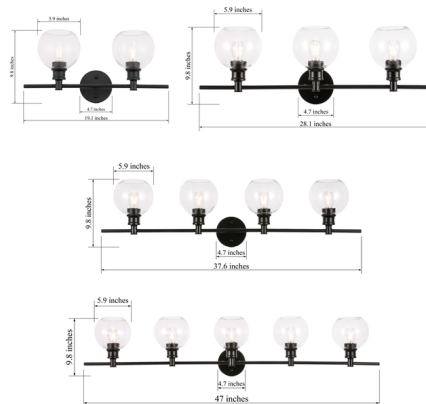

Description

The Collier Bathroom Vanity Light infuses modern simplicity into a traditional silhouette. Clear or frosted glass shades provide soft illumination. Perfect for a main bath or power room.

Specifications

COLOR Clear
 BODY FINISH Satin Gold
 WATTAGE 14W
 DIMMER N/A
 DIMENSIONS 19"W x 10"H x 8"D
 BULB NOT INCLUDED 2 x Edison ST-Shape/Medium (E26)/7W/120V LED
 COUNTRY OF ORIGIN China

Notes:

Shown in satin gold / clear